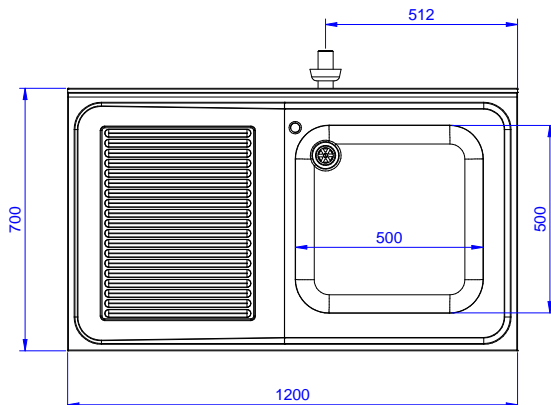

Cupboard Sink with 1 bowl
500x500mm, with left hand
drainer, 1200mm

Short Form Specification

Item No. _____

Made entirely from stainless steel. Inner welded frame in stainless steel. Unique connection of panels to inner frame. Worktop in 304 AISI stainless steel (50mm high) incorporates a layer of sound deadening material and has upturned edges. Upstand (h=100mm)

APPROVAL: _____

Experience the Excellence
www.electroluxprofessional.com

Front

Side

D = Drain

Top

Drain:

Drainer position: Left

Key Information:

Cabinet width:	1145 mm
Cabinet depth:	645 mm
Cabinet height:	385 mm
External dimensions, Width:	1200 mm
External dimensions, Depth:	700 mm
External dimensions, Height:	1000 mm
Upstand Dimensions, Height:	100 mm
Upstand Dimensions, Depth:	13 mm
Upstand Dimensions, Radius:	R=10
Bowls number	1
Bowl dimensions	500x500xH250
Number and type of doors:	2 Sliding
Net weight:	55 kg