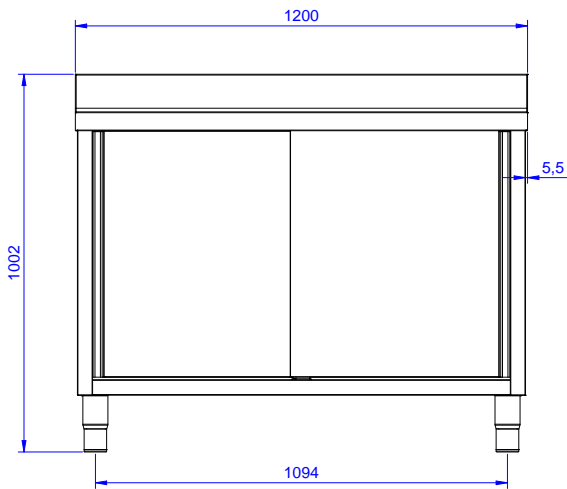

Front

Side

D = Drain

Drain:

Drainer position: Left

Key Information:

Cabinet width:	1145 mm
Cabinet depth:	645 mm
Cabinet height:	385 mm
External dimensions, Width:	1200 mm
External dimensions, Depth:	700 mm
External dimensions, Height:	1000 mm
Upstand Dimensions, Height:	100 mm
Upstand Dimensions, Depth:	13 mm
Upstand Dimensions, Radius:	R=10
Bowls number	1
Bowl dimensions	500x500xH250
Number and type of doors:	2 Sliding
Net weight:	55 kg